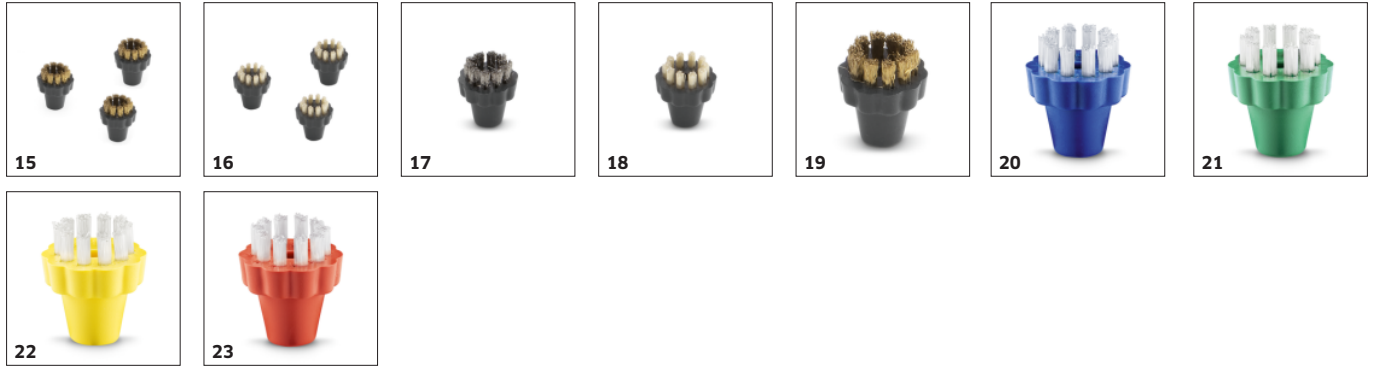

ACCESSORIES FOR SGV 8/5

1.092-010.0

		Order no.	Description	
STEAM CLEANERS/STEAM VACUUM CLEANERS				
Round brush brass set	15	2.863-008.0	Hard bristles.	☐
Pekalon round brush set	16	2.863-009.0	Medium-hard bristles.	☐
Stainless steel round brush	17	6.907-539.0	This round brush made of stainless steel has very tough bristles for thorough cleaning of heavy dirt. The rugged metal thread minimises wear and tear.	☐
Pekalon round brush	18	6.907-540.0	Round brush with medium bristles from Pekalon (PEK) and metal threads.	☐
Brass round brush	19	6.907-541.0	The hard bristles on this brass round brush guarantee the best cleaning results, while the metal thread easily withstands even tough applications.	☐
Round brush, blue, Pekalon	20	6.907-587.0	Blue round brush with medium-hard Pekalon (PEK) bristles for Kärcher SGV 6/5 and SGV 8/5 steam vacuum cleaners.	☐
Round brush, green, Pekalon	21	6.907-588.0	Green round brush with medium-hard Pekalon (PEK) bristles for Kärcher SGV 6/5 and SGV 8/5 steam vacuum cleaners.	☐
Round brush, yellow, Pekalon	22	6.907-589.0	Yellow round brush with medium-hard Pekalon (PEK) bristles for Kärcher SGV 6/5 and SGV 8/5 steam vacuum cleaners.	☐
Round brush, red, Pekalon	23	6.907-590.0	Red round brush with medium-hard Pekalon (PEK) bristles for Kärcher SGV 6/5 and SGV 8/5 steam vacuum cleaners.	☐

■ Included in the scope of supply.   □ Available accessories.