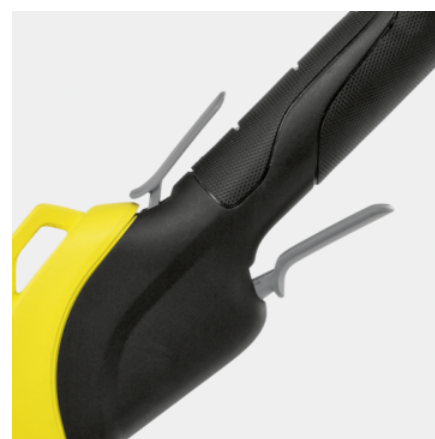

## LTR 36-33 BATTERY SET

Grasses and stubborn weeds don't stand a chance against the powerhouse of the continuously adjustable LTR 36-33 Battery lawn trimmer as a set, including battery and fast charger.

■ included in the scope of supply.

\* Lawn edge

## A lawn trimming powerhouse

- The powerful lawn trimmer also cuts through long grasses and stubborn weeds and overgrowth.

## Efficient cutting system

- The cutting function makes light work of corners and tight spaces in the garden.
- The twisted line guarantees a precise cut and quiet operation.