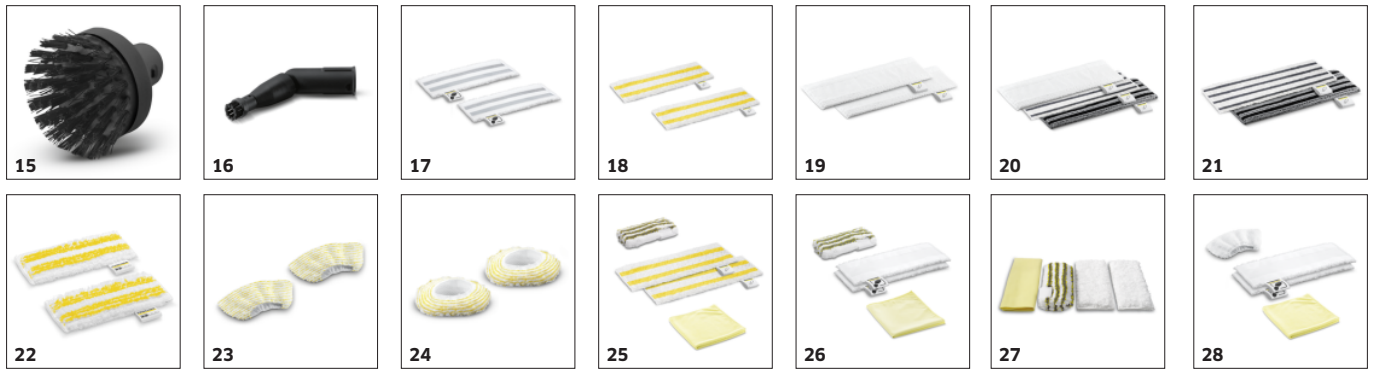

ACCESSORIES FOR SC 2 EASYFIX 1.512-600.0

		Order no.	Description	
STEAM CLEANER / STEAM VACUUM CLEANER / IRONING STATION				
Sets of brushes				
Big round brush	15	2.863-022.0	Use the large round brush to clean large areas in less time.	☐
Steam turbo brush	16	2.863-159.0	No more tedious scrubbing! The steam turbo brush stands for effortless cleaning in half the time. It makes your work noticeably easier, especially when cleaning crevices, joints and corners.	☐
Cloth kit				
Abrasive cloth set abrasiv for floor nozzle EasyFix	17	2.863-309.0	The EasyFix abrasive floor cleaning cloths remove even stubborn stains from scratch-resistant stone floors. The hook-and-loop system allows easy attachment and removal without contact with dirt.	☐
Universal floor cloth set EasyFix	18	2.863-339.0	The universal floor cleaning cloths made of high-quality fine fibre are ideal for removing stubborn dirt with the steam cleaner. Thanks to the hook-and-loop system there is no contact with dirt when replacing the cloth.	☐
Sensitive floor cloth Set EasyFix	19	2.863-340.0	The Sensitive EasyFix floor cleaning cloth set with its two high-quality, soft floor cleaning cloths is perfect for gently cleaning sensitive, sealed floors.	☐
Allrounder floor cloth set EasyFix	20	2.863-341.0	The All-rounder EasyFix floor cleaning cloth set - perfect for any dirt and for any floor, from sensitive, sealed floors to stubborn dirt on tiles.	☐
Power floor cloth set EasyFix	21	2.863-342.0	Two floor cleaning cloths for thorough and hygienic cleaning of hard floors with medium to stubborn dirt.	☐
Cloth set for flexible hand nozzle	22	2.863-343.0	The cloths for the flexible hand nozzle are made from premium microfibre - to loosen and pick up even more dirt. The hook-and-loop system makes it easy to change the cloth without having to come into contact with dirt.	☐
Hand nozzle cover set	23	2.863-344.0	Set containing two covers for the hand nozzle. The covers are made from premium microfibre - to loosen and pick up even more dirt.	☐
Large round brush cover set	24	2.863-345.0	Two premium microfibre covers for the large round brush for better dirt removal and for dazzling results using the large round brush.	☐
Starter cloth set	25	2.863-346.0	The high-quality Starter cloth kit for steam cleaning contains two universal floor cleaning cloths, an abrasive cover for the hand nozzle and a polishing cloth.	☐
Microfibre cloth set for bathrooms	26	2.863-266.0	The high-quality microfibre cloth set for steam cleaning in the bathroom contains two high-quality microfibre floor cloths, a microfibre abrasive cover for the hand nozzle and a microfibre polishing cloth.	☐
	27	2.863-171.0	Cloth kit for steam cleaning the bathroom: 2 microfibre floor cleaning cloths, 1 microfibre abrasive cloth for limescale and soap residues, and 1 microfibre polishing cloth for mirrors, etc.	☐
Microfibre cloth set for kitchens	28	2.863-265.0	The microfibre cloth set for steam cleaning in the kitchen contains two high-quality microfibre floor cloths, a microfibre cover for the hand nozzle and a microfibre stainless steel cloth.	☐