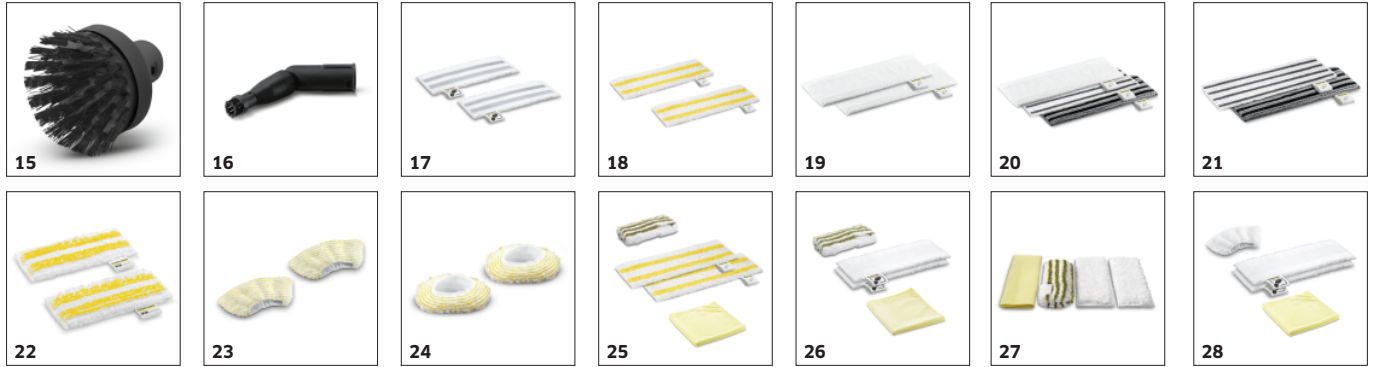

ACCESSORIES FOR SC 2 DELUXE 1.513-400.0

		Order no.	Description	
STEAM CLEANER / STEAM VACUUM CLEANER / IRONING STATION				
Sets of brushes				
Big round brush	15	2.863-022.0	Use the large round brush to clean large areas in less time.	☐
Steam turbo brush	16	2.863-159.0	No more tedious scrubbing! The steam turbo brush stands for effortless cleaning in half the time. It makes your work noticeably easier, especially when cleaning crevices, joints and corners.	☐
Cloth kit				
Abrasive cloth set abrasiv for floor nozzle EasyFix	17	2.863-309.0	The EasyFix abrasive floor cleaning cloths remove even stubborn stains from scratch-resistant stone floors. The hook-and-loop system allows easy attachment and removal without contact with dirt.	☐
Universal floor cloth set EasyFix	18	2.863-339.0	The universal floor cleaning cloths made of high-quality fine fibre are ideal for removing stubborn dirt with the steam cleaner. Thanks to the hook-and-loop system there is no contact with dirt when replacing the cloth.	☐
Sensitive floor cloth Set EasyFix	19	2.863-340.0	The Sensitive EasyFix floor cleaning cloth set with its two high-quality, soft floor cleaning cloths is perfect for gently cleaning sensitive, sealed floors.	☐
Allrounder floor cloth set EasyFix	20	2.863-341.0	The All-rounder EasyFix floor cleaning cloth set - perfect for any dirt and for any floor, from sensitive, sealed floors to stubborn dirt on tiles.	☐
Power floor cloth set EasyFix	21	2.863-342.0	Two floor cleaning cloths for thorough and hygienic cleaning of hard floors with medium to stubborn dirt.	☐
Cloth set for flexible hand nozzle	22	2.863-343.0	The cloths for the flexible hand nozzle are made from premium microfibre - to loosen and pick up even more dirt. The hook-and-loop system makes it easy to change the cloth without having to come into contact with dirt.	☐
Hand nozzle cover set	23	2.863-344.0	Set containing two covers for the hand nozzle. The covers are made from premium microfibre - to loosen and pick up even more dirt.	☐
Large round brush cover set	24	2.863-345.0	Two premium microfibre covers for the large round brush for better dirt removal and for dazzling results using the large round brush.	☐
Starter cloth set	25	2.863-346.0	The high-quality Starter cloth kit for steam cleaning contains two universal floor cleaning cloths, an abrasive cover for the hand nozzle and a polishing cloth.	☐
Microfibre cloth set for bathrooms	26	2.863-266.0	The high-quality microfibre cloth set for steam cleaning in the bathroom contains two high-quality microfibre floor cloths, a microfibre abrasive cover for the hand nozzle and a microfibre polishing cloth.	☐
	27	2.863-171.0	Cloth kit for steam cleaning the bathroom: 2 microfibre floor cleaning cloths, 1 microfibre abrasive cloth for limescale and soap residues, and 1 microfibre polishing cloth for mirrors, etc.	☐
Microfibre cloth set for kitchens	28	2.863-265.0	The microfibre cloth set for steam cleaning in the kitchen contains two high-quality microfibre floor cloths, a microfibre cover for the hand nozzle and a microfibre stainless steel cloth.	☐