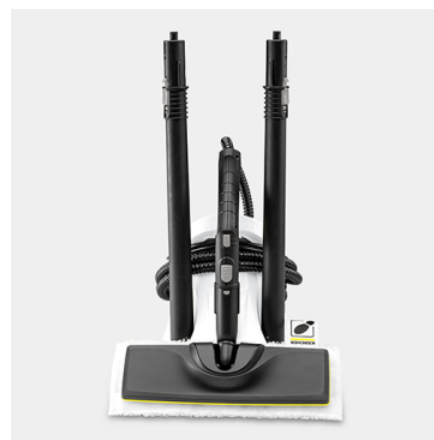

SC 2 DELUXE

The compact SC 2 Deluxe with illuminated LED ring for displaying the operating mode is the entry-level model for chemical-free steam cleaning. Ideal for all hard surfaces throughout the home.

Equipment

Child safety lock	■	
Safety valve	■	
Steam flow control	on handle (two-step)	
Accessories bag	■	
EasyFix universal floor cleaning cloth	Piece(s)	1
Microfibre cover for hand nozzle	Piece(s)	1
Steam hose with trigger gun	m	2.2
Detail nozzle	■	
Hand nozzle	■	
Round brush, small (black)	Piece(s)	1
Crevice brush	■	
Floor nozzle	EasyFix	
Extension tube (2 x 0.5 m)	■	
Accessory storage on the device	■	

LED light display on the device

- When the LED display lights up red, the device is still heating up. When it turns green, the device is ready to use.

Floor cleaning set EasyFix with flexible joint on the floor nozzle and convenient hook-and-loop fixing for the floor cleaning cloth

- Optimal cleaning results on all types of hard floors around the home thanks to efficient lamella technology.
- Contactless cloth changing without contact with dirt, and convenient attachment of the floor cleaning cloth thanks to the hook-and-loop system.
- Ergonomic, effective cleaning with full floor contact, regardless of the user's height, thanks to the flexible nozzle joint.