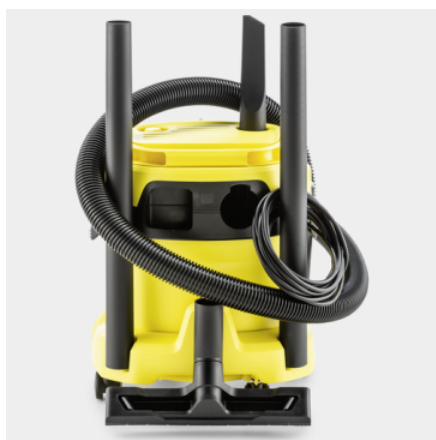

WD 2 PLUS V-12/4/18

The compact entry-level wet and dry vacuum cleaner WD 2 Plus V-12/4/18 convinces users with a 12 l plastic container, 4 m cable, 1.8 m long suction hose and a blower function.

Order no.

1.628-000.0

- Compact design with practical accessories storage
- Fleece filter bag
- Practical blower function

Technical data

EAN code		4054278655659
Energy use	W	1000
Container capacity	l	12
Container material		Plastic
Power cable	m	4
Standard accessory ID	mm	35
Supply voltage	V / Hz	220 - 240 / 50 - 60
Colour		Yellow
Weight without accessories	kg	4.1
Weight incl. packaging	kg	6
Dimensions (L × W × H)	mm	349 × 328 × 378

Equipment

Suction hose	m	1.8 / with straight handle / Plastic
Suction tubes	Piece(s) × m / mm	2 × 0.5 / 35 / Plastic
Wet and dry floor nozzle		clips
Crevice nozzle		■
Fleece filter bag	Piece(s)	1
Foam filter		■
Rotary switch (on/off)		■
Blower function		■
Intermediate parking position of the handle on the device head		■
Additional accessory storage on the device head		■
Storage space for small parts		■
Folding carrying handle		■
Parking position		■
Accessory storage on the device		■
Sturdy bumper		■
Swivel castors	Piece(s)	4

■ included in the scope of supply.

Practical accessory storage

- Space-saving, secure and easily accessible accessories storage.
- Compact device storage.

Practical blower function

- Where vacuuming is not possible, the practical blower function can be used.
- Effortless dirt removal, e.g. from a gravel bed.