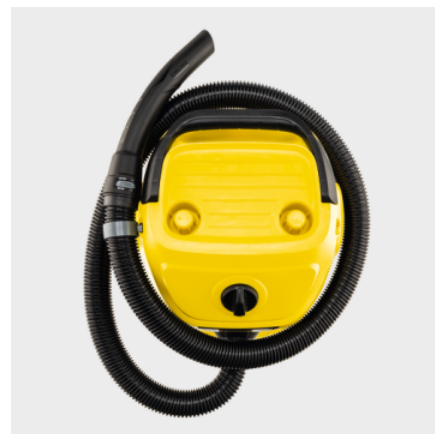

WD 3 V-17/4/20

Powerful and efficient at a super price-performance ratio: The WD 3 V-17/4/20 impresses with 17 l plastic container, 4 m cable, 2 m suction hose and single-piece cartridge filter.

Order no. 1.628-127.0

- Compact design and accessories storage, including hose storage on the device head
- Fleece filter bag
- Practical blower function

Technical data		
EAN code		4066529117304
Energy use	W	1000
Container capacity	l	17
Container material		Plastic
Power cable	m	4
Standard accessory ID	mm	35
Supply voltage	V / Hz	220 - 240 / 50 - 60
Colour		Yellow
Weight without accessories	kg	4.5
Weight incl. packaging	kg	5.8
Dimensions (L × W × H)	mm	349 × 328 × 492

■ Included in the scope of supply.

One-piece cartridge filter

- For wet and dry vacuuming without additional filter replacement.
- Simple installation and removal of filter by turning without additional locking part.

Practical cord and accessories storage

- Space-saving, secure and easily accessible accessories storage.
- The power cable can be safely stored using the integrated cable hooks.

Hose storage on the device head