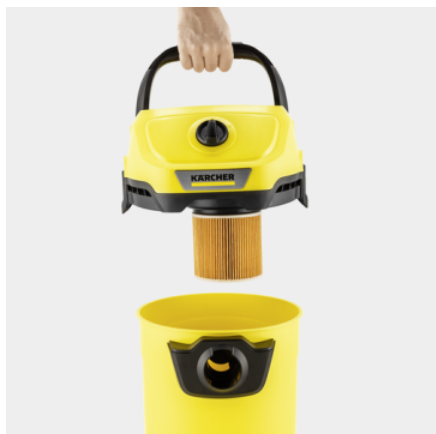

WD 3 V-17/4/20

Powerful and efficient at a super price-performance ratio: The WD 3 V-17/4/20 impresses with 17 l plastic container, 4 m cable, 2 m suction hose and single-piece cartridge filter.

Order no. 1.628-127.0

- Compact design and accessories storage, including hose storage on the device head
- Fleece filter bag
- Practical blower function

Technical data		
EAN code		4066529117304
Energy use	W	1000
Container capacity	l	17
Container material		Plastic
Power cable	m	4
Standard accessory ID	mm	35
Supply voltage	V / Hz	220 - 240 / 50 - 60
Colour		Yellow
Weight without accessories	kg	4.5
Weight incl. packaging	kg	5.8
Dimensions (L × W × H)	mm	349 × 328 × 492

Equipment			
Suction hose	m	2 / with curved handle / Plastic	■
Removable handle			■
Suction tubes	Piece(s) × m / mm	2 × 0.5 / 35 / Plastic	
Wet and dry floor nozzle		clips	
Crevice nozzle			■
Fleece filter bag	Piece(s)	1	
Cartridge filter		one-piece	
Rotary switch (on/off)			■
Blower function			■
Intermediate parking position of the handle on the device head			■
Hose storage on the device head			■
Additional accessory storage on the device head			■
Storage space for small parts			■
Folding carrying handle			■
Cable hook			■
Parking position			■
Accessory storage on the device			■
Sturdy bumper			■
Swivel castors	Piece(s)	4	

■ Included in the scope of supply.

One-piece cartridge filter

- For wet and dry vacuuming without additional filter replacement.
- Simple installation and removal of filter by turning without additional locking part.