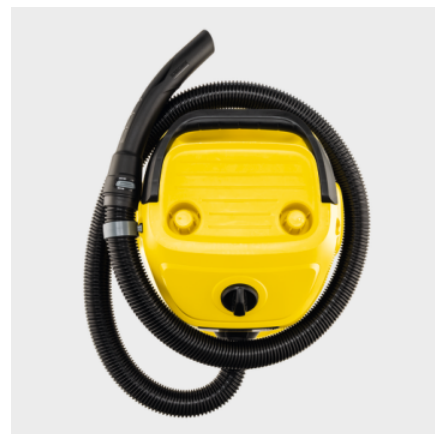

WD 3 S V-17/4/20

The WD 3 S V-17/4/20 is both powerful and efficient with its 17 l stainless steel container, single-piece cartridge filter, 4 m cable, 2 m suction hose and compact storage.

Order no.

1.628-135.0

- Compact design and accessories storage, including hose storage on the device head
- Fleece filter bag
- Practical blower function

Technical data

EAN code		4054278656106
Energy use	W	1000
Container capacity	l	17
Container material		Stainless steel
Power cable	m	4
Standard accessory ID	mm	35
Supply voltage	V / Hz	220 - 240 / 50 - 60
Colour		Yellow
Weight without accessories	kg	4.8
Weight incl. packaging	kg	7
Dimensions (L × W × H)	mm	353 × 328 × 493

■ Included in the scope of supply.

One-piece cartridge filter

- For wet and dry vacuuming without additional filter replacement.
- Simple installation and removal of filter by turning without additional locking part.

Practical cord and accessories storage

- Space-saving, secure and easily accessible accessories storage.
- The power cable can be safely stored using the integrated cable hooks.

Hose storage on the device head