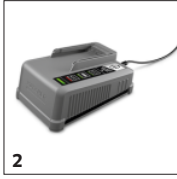

ACCESSORIES FOR BR 30/1 C BP PACK 18/30

1.783-050.0

		Order no.	Description	
BATTERIES				
Battery Power+ 18/30	1	2.445-042.0	With Real Time Technology displayed on an LCD screen: very powerful Battery Power+ 18-volt lithium-ion battery. Long runtime thanks to a capacity of 3.0 Ah. With voltage monitoring and IPX5 protection.	■
BATTERY CHARGERS				
Fast charger Battery Power+ 18/60	2	2.445-044.0	Quick charger for all 18 V Kärcher Battery Power and Kärcher Battery Power+ lithium-ion batteries. Charging current: 2.5-6 A. With LED operating status indicator. Low stand-by consumption. Wall mounting.	■
ROLLER PADS / ROLLER PAD SHAFTS				
Microfibre shaft				
Universal roller set blue	3	4.030-088.0	For gentle wet cleaning and maintenance of all hard floors: Lint-free, powerful and hard-wearing 2-part microfibre roller set from Kärcher. Washable up to 60° C.	■
Roller set stone	4	4.030-126.0	With integrated bristles to tackle stubborn dirt on resistant hard floors: The 2-part stone roller set for the hard floor cleaner BR 30/1 from Kärcher. Washable up to 60° C.	□
BATTERIES				
Battery Power 18/25	5	2.445-034.0	18 V / 2.5 Ah Kärcher Battery Power exchangeable battery with innovative Real Time Technology incl. LCD display to indicate battery level. Suitable for use in all devices on the 18 V Kärcher battery platform.	□
BATTERY CHARGERS				
Fast Charger Battery Power 18 V	6	2.445-032.0	The fast charger charges the 18 V/2.5 Ah Kärcher Battery Power exchangeable battery to 80% in just 44 minutes and can be used for all batteries on the 18 V Kärcher battery platform.	□