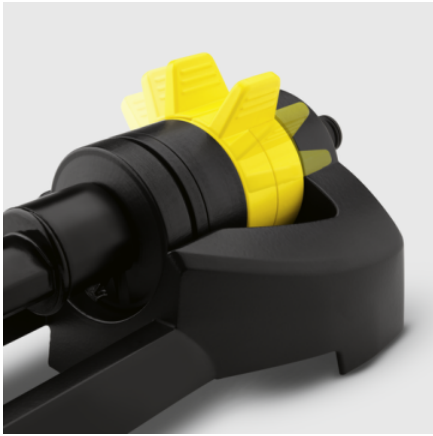

## OSCILLATING SPRINKLER OS 3.220

Oscillating sprinkler OS 3.220 for watering medium-sized and large areas and gardens. Infinite coverage adjustment. Extremely durable gear drive. Maximum coverage: 220 m<sup>2</sup>

### Technical data

EAN code		4039784426337
Sprinkling area (2 bar)		45 - 120 m <sup>2</sup>
Sprinkling area (4 bar)		80 - 220 m <sup>2</sup>
Width of spray (2 bar)	m	9
Width of spray (4 bar)	m	13
Area coverage (2 bar)	m	5 - 14
Area coverage (4 bar)	m	6 - 17
Colour		Black
Weight	kg	0.4
Weight incl. packaging	kg	0.5
Dimensions (L × W × H)	mm	450 × 136 × 86

## Continuous reach adjustment

- Precise watering.

## Loop for hanging the device integrated into the handle

- For simple storage/hanging.