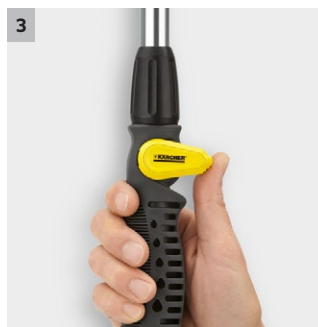

Premium spray lance

Robust, long-lasting premium spray lance in top equipment. For watering small and medium-sized areas. Diverse areas of use - from ground-level watering to working above head height.

1 6 spray patterns

- For watering as required

2 Telescopic lance (70-105 cm)

- For all applications

3 One-hand flow control and ON/OFF function

- For easy and convenient handling

4 Movable spray nozzle (180°)

- Different spray angles for targeted watering.

Premium spray lance

Technical data

Order no.		2.645-137.0
EAN code		4039784426368
Weight	kg	0.5
Weight incl. packaging	kg	0.53
Dimensions (L x W x H)	mm	780 × 150 × 66

Equipment

Cone jet	■
Spray mist	■
Horizontal flat jet	■
Aerator jet	-
Point jet	■
Sprinkler	■
Vertical flat jet	■

PREMIUM SPRAY LANCE

2.645-137.0

		Order no.					Price	Description	
Hoses									
PrimoFlex® Premium hose 1/2" - 20 m	1	2.645-150.0						20 m PrimoFlex® Premium quality garden hose (1/2"). With patented dual-reinforcement technology. Contains no substances that are harmful to health. Bursting pressure: 50 bar. High temperature resistance from -20 to 65 °C.	<input type="checkbox"/>
Hose connection systems									
Premium universal hose coupling	2	2.645-195.0						Premium universal hose coupling made of metal. Comes with a robust hose clamp made of corrosion-free aluminium and soft plastic recessed grips. Compatible with all click systems.	<input type="checkbox"/>
Premium universal hose coupling with Aqua Stop	3	2.645-196.0						Premium universal hose coupling made of metal. Comes with Aqua Stop and a robust hose clamp made of corrosion-free aluminium and soft plastic recessed grips. Compatible with all click systems.	<input type="checkbox"/>
G3/4 tap adaptor with G1/2 reducer	4	2.645-006.0						Extremely tough tap connector 3/4" thread with 1/2" thread reducer. The reducer allows connection to two thread sizes. Compatible with all click systems.	<input type="checkbox"/>