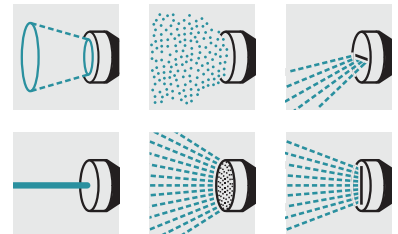

Spray lance

Robust, ergonomic, and durable Spray lance with numerous features in Top-quality. For watering small/medium-sized areas. Suitable for numerous watering tasks. With 6 spray patterns.

1 6 spray patterns

- Flexible and versatile use.

3 Non-slip, and ergonomic handle

- For easy and convenient handling

2 One-hand flow control and ON/OFF function

- Enables one-hand operation

Spray lance

Technical data

Order no.		2.645-157.0
EAN code		4039784521247
Weight	kg	0.34
Weight incl. packaging	kg	0.37
Dimensions (L x W x H)	mm	850 × 150 × 66

Equipment

Cone jet	■
Spray mist	■
Horizontal flat jet	■
Aerator jet	-
Point jet	■
Sprinkler	■
Vertical flat jet	■

SPRAY LANCE 2.645-157.0

		Order no.					Price	Description	
Hoses									
PrimoFlex® hose 1/2" - 20 m	1	2.645-138.0						The PrimoFlex® (1/2") flexible garden hose is 20 m long, temperature-resistant, comes with pressure-resistant reinforcement technology and contains no substances that are harmful to health. Bursting pressure: 24 bar.	<input type="checkbox"/>
Hose connection systems									
Universal Hose Connector with Aqua Stop	2	2.645-192.0						Universal hose coupling with Aqua Stop. Ergonomic design for convenient handling.	<input type="checkbox"/>
G3/4 tap adaptor with G1/2 reducer	3	2.645-006.0						Extremely tough tap connector 3/4" thread with 1/2" thread reducer. The reducer allows connection to two thread sizes. Compatible with all click systems.	<input type="checkbox"/>
Universal Hose Connector	4	2.645-191.0						Ergonomically designed universal hose coupling for convenient handling.	<input type="checkbox"/>