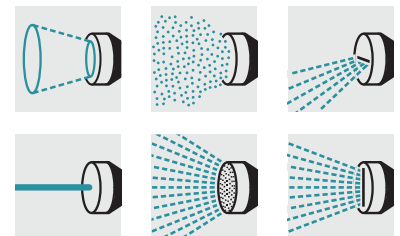

Spray lance Plus

Robust, ergonomic, and durable Spray lance with numerous features in Top-quality. With flexible sprayer head (180°) and 6 spray patterns. For watering small/medium-sized areas. For all garden watering applications, from watering flower and vegetable beds & pots to hanging baskets.

1 6 spray patterns

- Flexible and versatile use.

2 One-hand flow control and ON/OFF function

- For easy and convenient handling

3 Movable spray nozzle (180°)

- Different spray angles for targeted watering.

Equipment

Cone jet	■
Spray mist	■
Horizontal flat jet	■
Aerator jet	-
Point jet	■
Sprinkler	■
Vertical flat jet	■

SPRAY LANCE PLUS

2.645-158.0

		Order no.					Price	Description	
Hoses									
PrimoFlex Plus hose 1/2" - 20 m	1	2.645-144.0						20 m PrimoFlex® Plus quality garden hose (1/2"). With pressure-resistant reinforcement mesh. Contains no substances that are harmful to health. Bursting pressure: 45 bar. High temperature resistance from -20 to 65 °C.	<input type="checkbox"/>
Hose connection systems									
Universal hose coupling Plus	2	2.645-193.0						Universal hose coupling plus with soft plastic recessed grips for comfortable handling. Compatible with all click systems.	<input type="checkbox"/>
Universal hose coupling Plus with Aqua Stop	3	2.645-194.0						Universal hose coupling plus with Aqua Stop and soft plastic recessed grips for comfortable handling. Compatible with all click systems.	<input type="checkbox"/>
G3/4 tap adaptor with G1/2 reducer	4	2.645-006.0						Extremely tough tap connector 3/4" thread with 1/2" thread reducer. The reducer allows connection to two thread sizes. Compatible with all click systems.	<input type="checkbox"/>