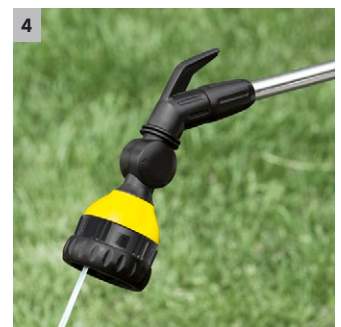

Spray lance Plus

Robust, ergonomic, and durable Spray lance with numerous features in Top-quality. With flexible sprayer head (180°) and 6 spray patterns. For watering small/medium-sized areas. For all garden watering applications, from watering flower and vegetable beds & pots to hanging baskets.

1 6 spray patterns

- Flexible and versatile use.

2 One-hand flow control and ON/OFF function

- For easy and convenient handling

3 Movable spray nozzle (180°)

- Different spray angles for targeted watering.

Equipment

Cone jet	■
Spray mist	■
Horizontal flat jet	■
Aerator jet	-
Point jet	■
Sprinkler	■
Vertical flat jet	■

SPRAY LANCE PLUS

2.645-158.0

		Order no.					Price	Description	
Hoses									
PrimoFlex Plus hose 1/2" - 20 m	1	2.645-144.0						20 m PrimoFlex® Plus quality garden hose (1/2"). With pressure-resistant reinforcement mesh. Contains no substances that are harmful to health. Bursting pressure: 45 bar. High temperature resistance from -20 to 65 °C.	<input type="checkbox"/>
Hose connection systems									
Universal hose coupling Plus	2	2.645-193.0						Universal hose coupling plus with soft plastic recessed grips for comfortable handling. Compatible with all click systems.	<input type="checkbox"/>
Universal hose coupling Plus with Aqua Stop	3	2.645-194.0						Universal hose coupling plus with Aqua Stop and soft plastic recessed grips for comfortable handling. Compatible with all click systems.	<input type="checkbox"/>
G3/4 tap adaptor with G1/2 reducer	4	2.645-006.0						Extremely tough tap connector 3/4" thread with 1/2" thread reducer. The reducer allows connection to two thread sizes. Compatible with all click systems.	<input type="checkbox"/>