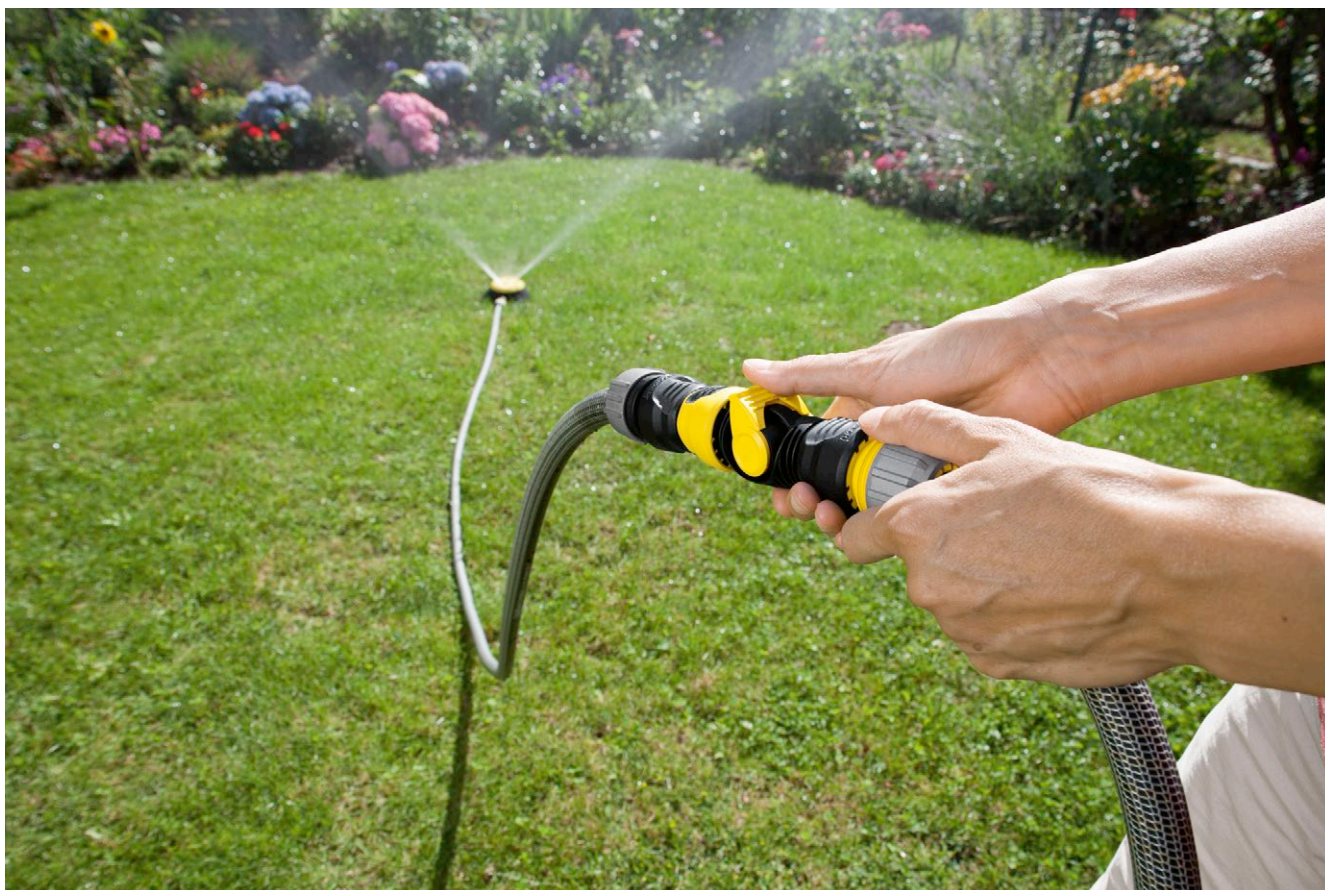

Control valve

Control valve for placing between hose and sprinkler. For stepless regulation of the water flow from 0 to maximum. Includes 2-way connector for connecting two hoses.

1 Can be used anywhere

- For all common garden hoses

2 Includes 2-way coupling

Control valve

Technical data

Order no.		2.645-198.0
EAN code		4039784605084
Weight	kg	0.06
Weight incl. packaging	kg	0.07
Dimensions (L x W x H)	mm	105 × 32 × 32