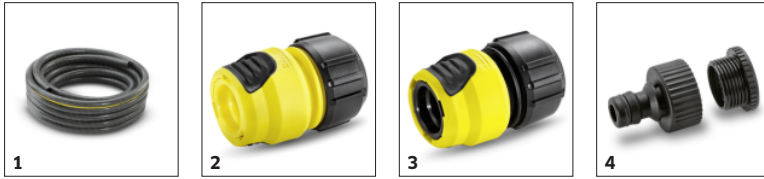

Technical data

EAN code		4054278047546
Colour		anthracite
Weight	kg	0.2
Weight incl. packaging	kg	0.2
Dimensions (L x W x H)	mm	240 x 70 x 127

Equipment

Number of spray patterns	4
Rotatable handle	■
Locking at handle	■
Water flow regulation	■
Self-draining function	■
Soft plastic elements	■
Spraying pattern: spray mist	■
Spraying pattern: horizontal flat jet	■
Spraying pattern: point jet	■
Spraying pattern: sprinkler	■

■ included in the scope of supply.

Special membrane technology

- Ensures drip-proof use also during spraying pattern change and after water cutout.

Rotatable handle

- Individual operability with trigger handle pointed forward or backwards.

Ergonomic control valve

- Regulation of the flow rate on the nozzle with just one hand.

ACCESSORIES FOR MULTIFUNCTIONAL SPRAY GUN PLUS 2.645-269.0

		Order no.	Description	
HOSES				
PrimoFlex Plus hose 1/2" - 20 m	1	2.645-144.0	20 m PrimoFlex® Plus quality garden hose (1/2"). With pressure-resistant reinforcement mesh. Contains no substances that are harmful to health. Bursting pressure: 45 bar. High temperature resistance from -20 to 65 °C.	<input type="checkbox"/>
HOSE CONNECTION SYSTEMS				
Universal hose coupling Plus	2	2.645-193.0	Universal hose coupling plus with soft plastic recessed grips for comfortable handling. Compatible with all click systems.	<input type="checkbox"/>
Universal hose coupling Plus with Aqua Stop	3	2.645-194.0	Universal hose coupling plus with Aqua Stop and soft plastic recessed grips for comfortable handling. Compatible with all click systems.	<input type="checkbox"/>
G3/4 tap adaptor with G1/2 reducer	4	2.645-006.0	Extremely tough tap connector 3/4" thread with 1/2" thread reducer. The reducer allows connection to two thread sizes. Compatible with all click systems.	<input type="checkbox"/>